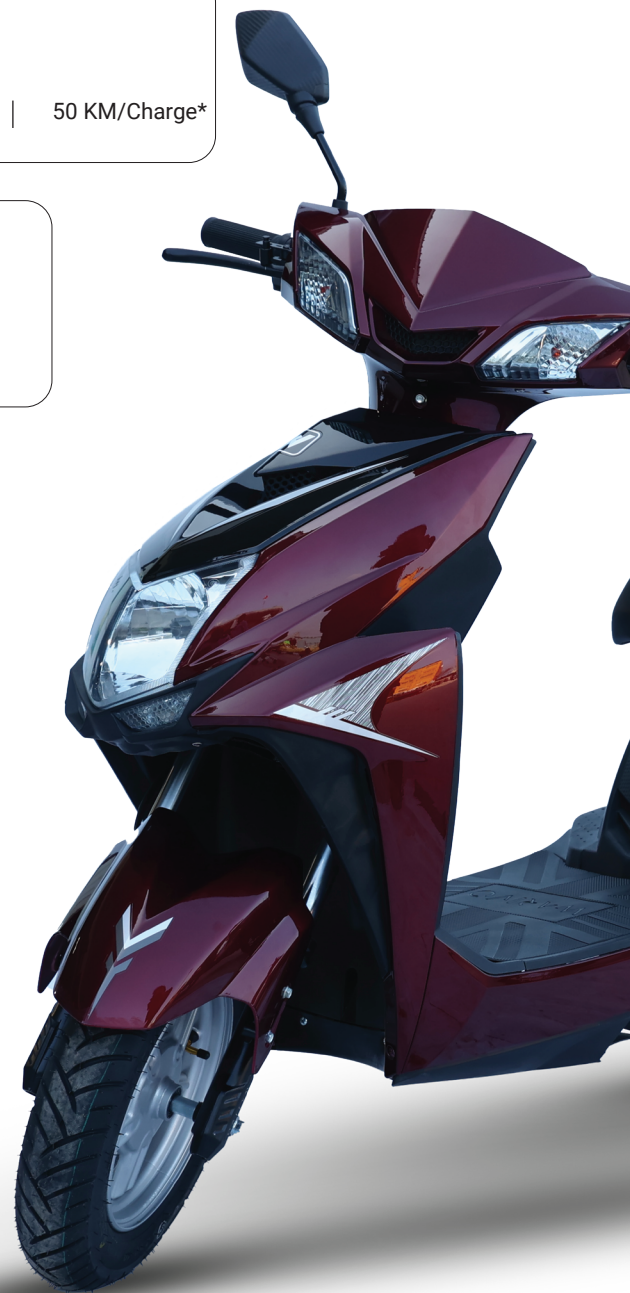

Convenience Meets Comfort

Central Locking
with Anti-theft
Alarm

Secure
Parking

USB Charger
Point

Keyless
Entry

NEXA DS

Experience the Nexa DS, where comfort meets convenience. Enjoy peace of mind with central locking and anti-theft alarm, secure parking, and the ease of keyless entry. Stay connected with a USB charger point, making every drive effortless and secure.

Motor

Type | 250 W

Performance

Range Per Charge | 50 KM/Charge*

Parameters

Speedometer	Digital
Ignition switch	Key
Head light	LED
Back light	Stylish Rear Light
Front Mat	Yes
Climbing	7 Degree

Tyre

Type | Tubeless
Size | 3.00-10

Dimension & chassis

Dimensions (l x w x h) mm | 1830 x 680 x 1140

Seat Height

777 mm

Kerb weight with battery

Weight | 67 kg
Battery | Lead acid

Wheel rim

Type | Stylish Aluminum Alloy Wheel

Loading Capacity & Gear

Capacity | 150 kg
Gear | 3 Forward & 1 Reverse

Brake

Type | Front Disc Rear Drum

Ground Clearance | 190 mm
Front Suspension | Telescopic

Colours

Dealership

TOLL FREE: